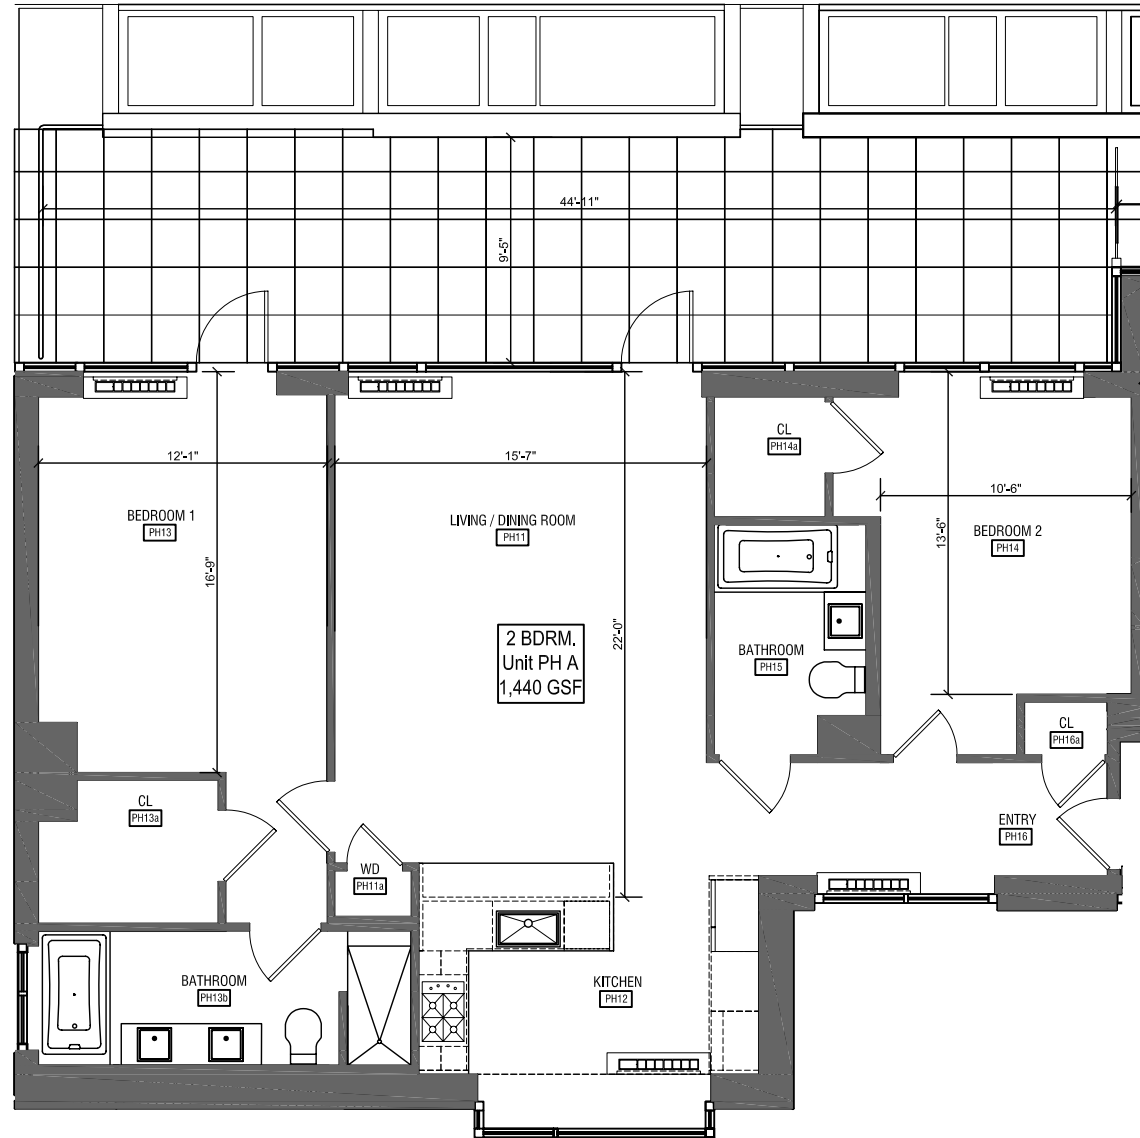

PENTHOUSE A

2 Bedrooms
2 Baths
1,440 Square Feet

718.923.8001
theallanbuilding.com

38 NEW CONDOMINIUM
RESIDENCES on the site of
the former Allan Zipper Factory

70 Berry Street
Brooklyn, New York 11211

Exclusive Marketing & Sales Agent:

CORCORAN

corcoran group real estate

The Corcoran Group is a licensed real estate
broker. Owned and operated by NRT LLC

Developed by: Essex Capital

Advertising: **CF**
MEDIA

All areas and dimensions are approximate
and are subject to construction variances.

The complete offering terms are
in an offering plan available from
Sponsor. File No. CD09-0171.

THE **ALLAN**
BUILDING